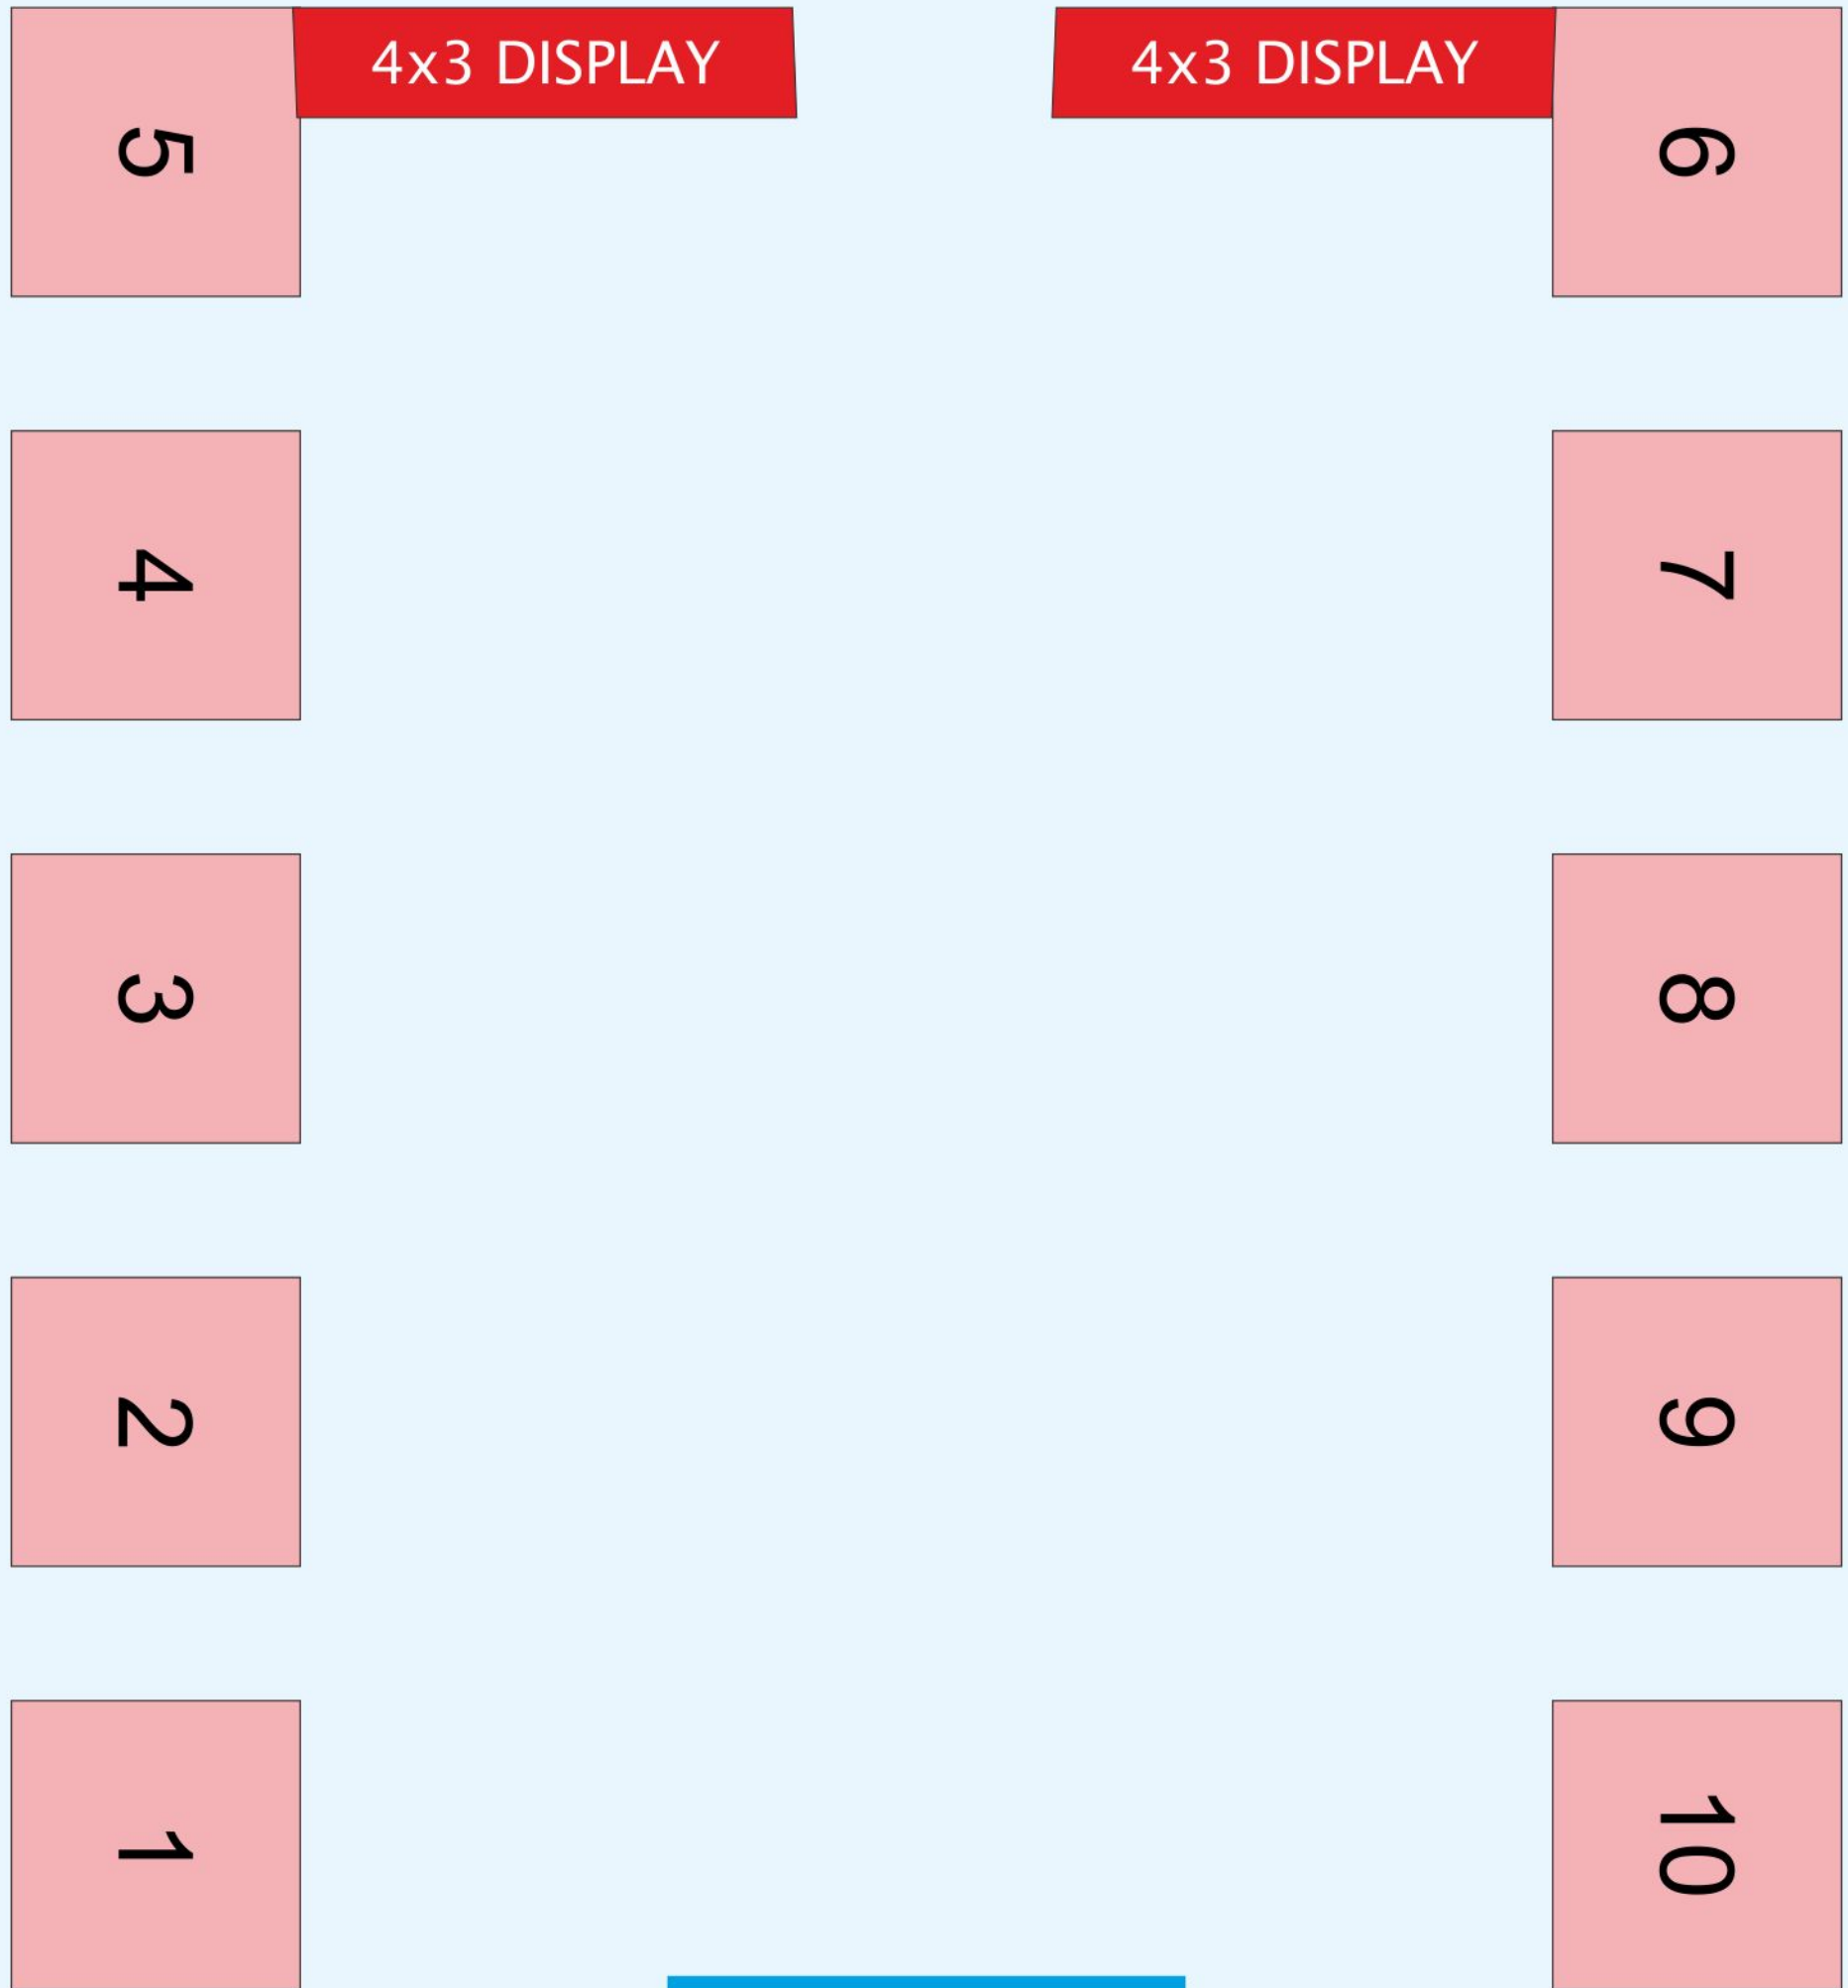

SITA IT EXPO 2024

19th - 22nd JANUARY 2024

Time: 10 AM TO 9 PM

Venue:
VanitaVishram Ground, AthwaGate, Surat.

COMPANY DOME - 1

STALL DETAILS	STALL NO(S)	PRICE
192 Sq. Feet 16 ft Wide x 12 ft Depth	1 & 10	136000
192 Sq. Feet 16 ft Wide x 12 ft Depth	5 & 6	136000
192 Sq. Feet 16 ft Wide x 12 ft Depth	2-3,4-7,8,9	120000